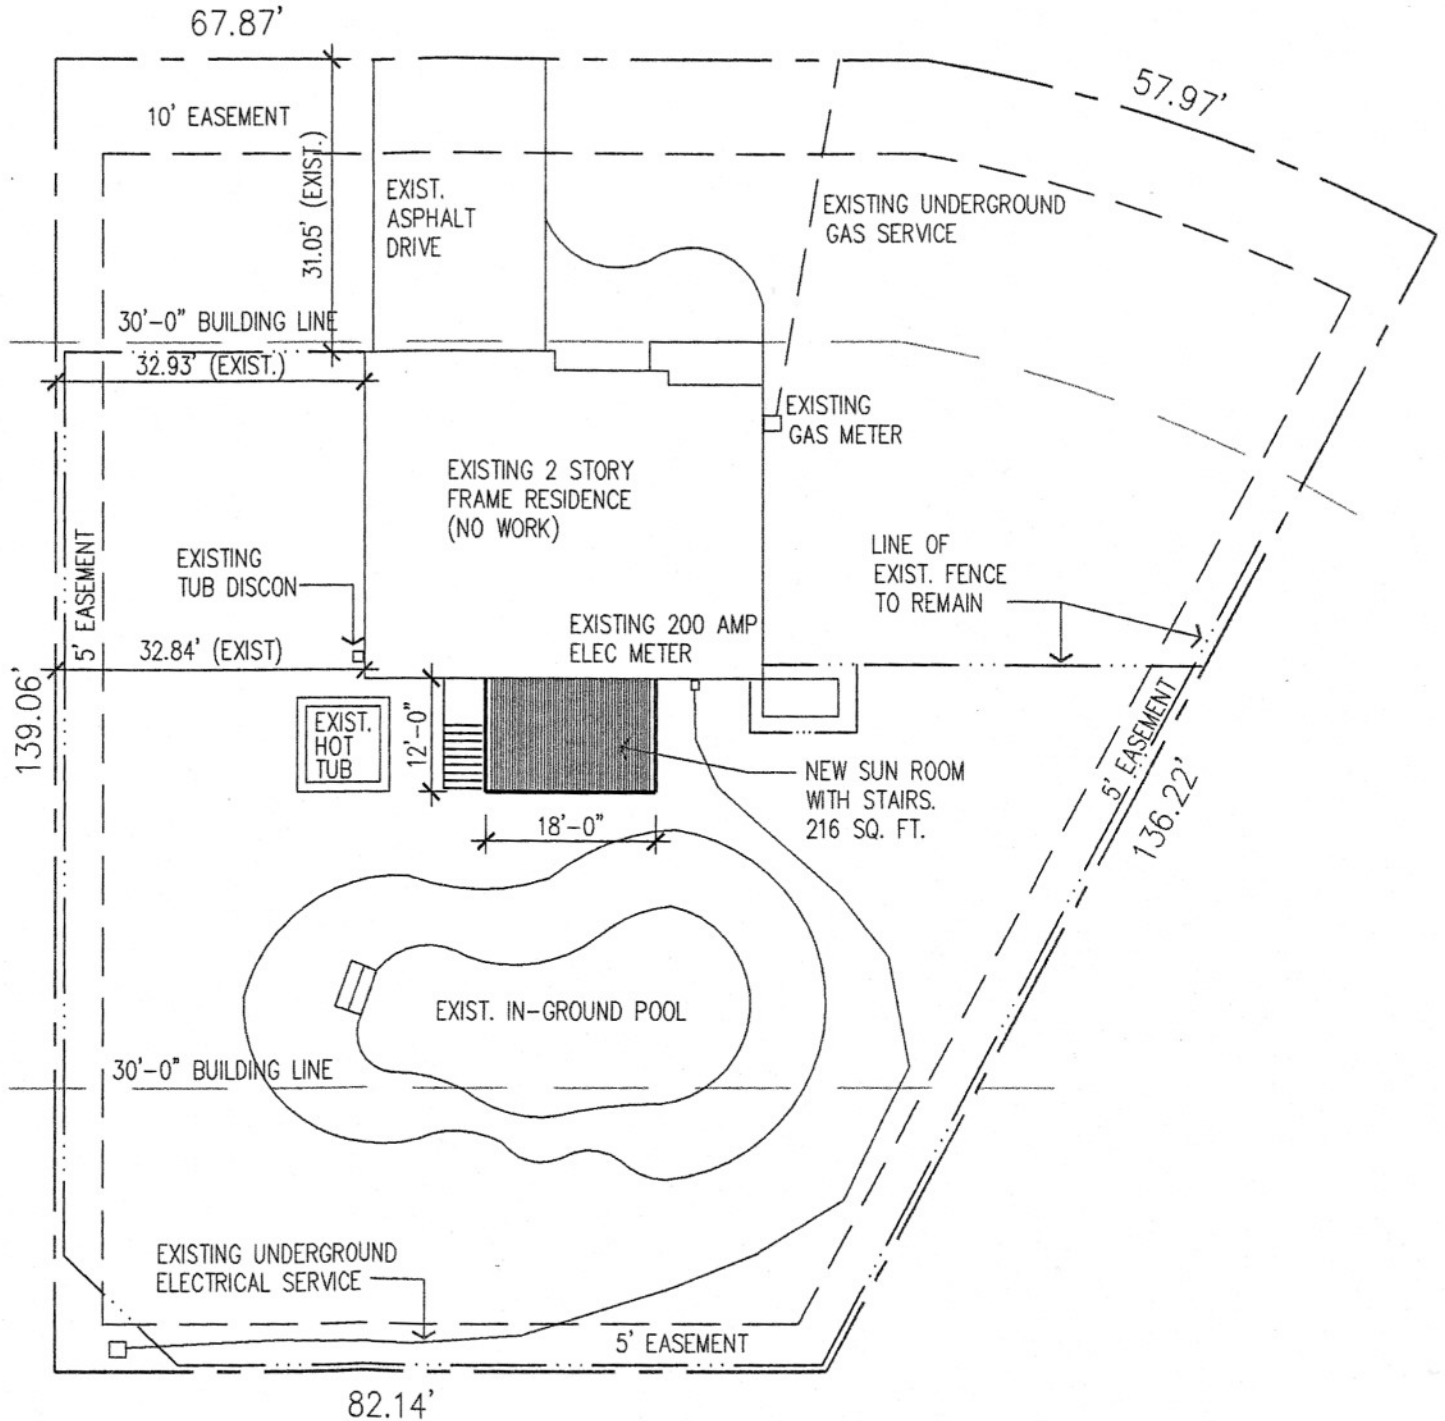

SAMPLE SEASON ROOM SITE PLAN

SITE PLAN

SCALE: 1" = 20'-0"